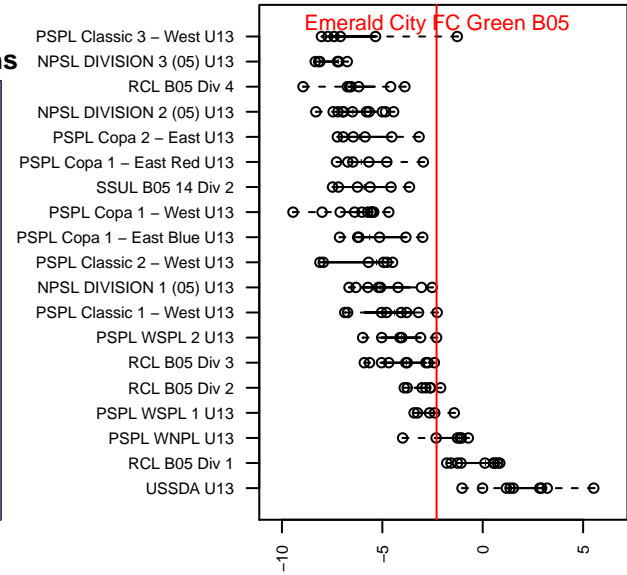

# Emerald City FC Green B05

Emerald City FC  
 Seattle, WA  
 B05 total strength=1060  
 attack=4.12 defense=1.47  
 fall league = PSPL WSPL 2 U13  
 spr league = Spr PSPL - '05 Super 2 - West U

alt names used:  
 30 Emerald City M05G  
 Emerald City FC M05 Green  
 Emerald City FC M05 Green  
 EMERALD CITY FC ECFC M05 GREEN (WA)

Venues played:  
 2016 WA Cup U12 Gold U12  
 2017 Baker Blast Premier U13  
 2017 PSPL WSPL 2 U13  
 2017 Spr PSPL - '05 Super 2 - West U13  
 2017 WA Cup U13 Gold U13

**Emerald City FC Green B05**  
 Dots are actual minus expected GF (blue circles) and GA (red triangles).  
 Blue line is smoothed change in attack strength. Red is smoothed change in defense strength.

**attack and defense variance (black dot)  
relative to other teams  
and top 10 in region**

**attack and defense rating  
relative to others at age  
and all opponents in last 13 months**

**Performance relative to 13 month average**